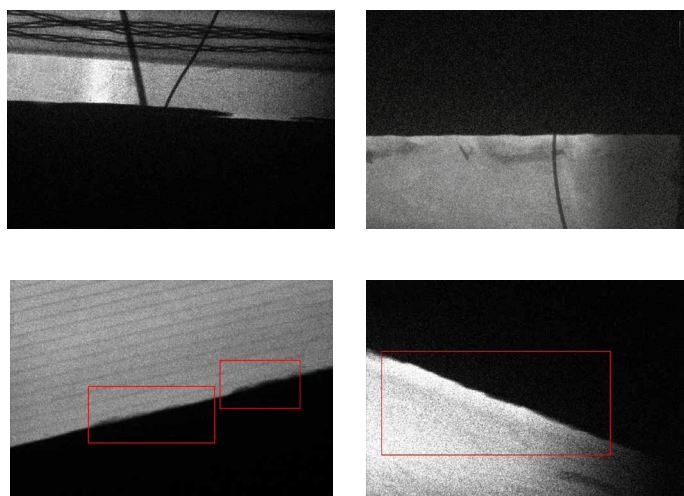

RADIOGRAPHY RESULTS EXAMPLES

ACCESSORIES

- Additional mobile device
- Realwear heads-up display
- Rope access kit (hooks)
- External trigger cable extender (3m)

FOR MORE INFO, VISIT OUR WEBSITE

TELEDYNE ICM
Everywhereyoulook™

Part of the Teledyne Imaging Group