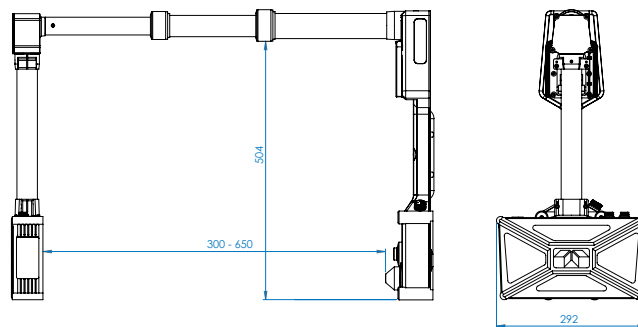

GENERAL

Technology	-	CMOS Active Pixel
Pixel pitch	µm	99
Active area	mm/in	102 x 153 / 4 x 6
Active resolution	pxl	1032 x 1548

BANDWIDTH

Data interface	-	Wi-Fi or Ethernet cable (optional)
Frame rate	fps	up to 30

POWER CONSUMPTION

Power supply	-	18V Dewalt battery
Power	W	67.5 max (X-ray max)
Battery performance	h	~2 (with 5 Ah battery)

INTEGRATION

Dimension detector head	mm/in	292x195x61.5 / 11.50x7.68x2.42
Overall dimension	mm/in	300-650x292x504 / 11.81-25.6x11.5x19.84
Weight	Kg/lbs	<6.5 / 14.3
Adjusting source - detector distance	mm/in	300 - 650 / 11.81 - 25.59

ENVIRONMENTAL

Operating temperature	°C/F°	-30, +50°C / -86, +122°F
Storage temperature	°C/F°	-30, +60°C / -86, +140°F
Humidity	% R.H.	20 - 80
IP Range	-	IP65 (excluding battery)

Software / app	Works with Go-Scan C-Viewer app, multiple simultaneous displays, video recording, snapshot, x-ray settings, ...	

FACILITATE YOUR X-RAY INSPECTIONS

Go-Scan C-view is a light weight ruggedized live video X-ray imaging system specifically designed for hand-held inspection, such as Corrosion Under Insulation inspection (CUI). It includes a high speed and high resolution CMOS imager and a battery-operated 70kV x-ray source designed for portable field operation. The video imaging system captures in real time images up to 30 fps and displays them on a hand held mobile devise equipped with our customs made Go-Scan C-viewer application.

DRAWINGS